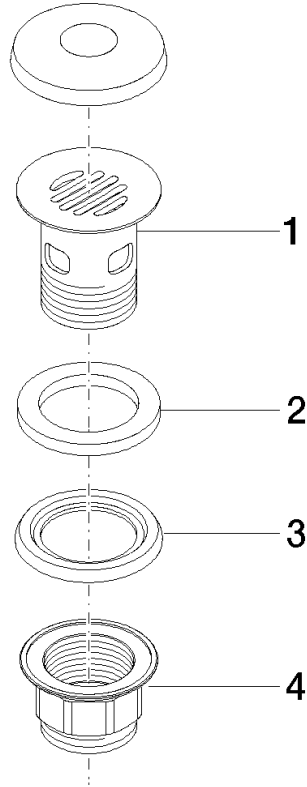

10 105 970

Fits: IMO, LULU, MADISON, MEM, TARA,
CL.1, LISSÉ, VAIA, META, CYO

	Matte Black	10 105 970-33
	Chrome	10 105 970-00
	Brushed Platinum	10 105 970-06
	Platinum	10 105 970-08
	Durabross (23kt Gold)	10 105 970-09
	Dark Chrome	10 105 970-19
	Light Gold	10 105 970-26
	Brushed Light Gold	10 105 970-27
	Brushed Durabross (23kt Gold)	10 105 970-28
	Brushed Bronze	10 105 970-42
	Brushed Champagne (22kt Gold)	10 105 970-46
	Champagne (22kt Gold)	10 105 970-47
	Brushed Chrome	10 105 970-93
	Brushed Dark Platinum	10 105 970-99

Grated waste 1 1/4" - Matte Black

IMO

10 105 970

Only suitable for basins with an overflow.

10 105 970

10 105 970

Parts for other finishes can be found here: [Chrome](#)

Spare parts list

No.	Item Number	Name	Quantity used	Delivery time
1	09 11 01 027-33	cup	1	60
2	09 14 05 039 90	seal	1	2
3	09 14 03 025 90	seal	1	2
4	09 23 10 020-33	nut	1	60